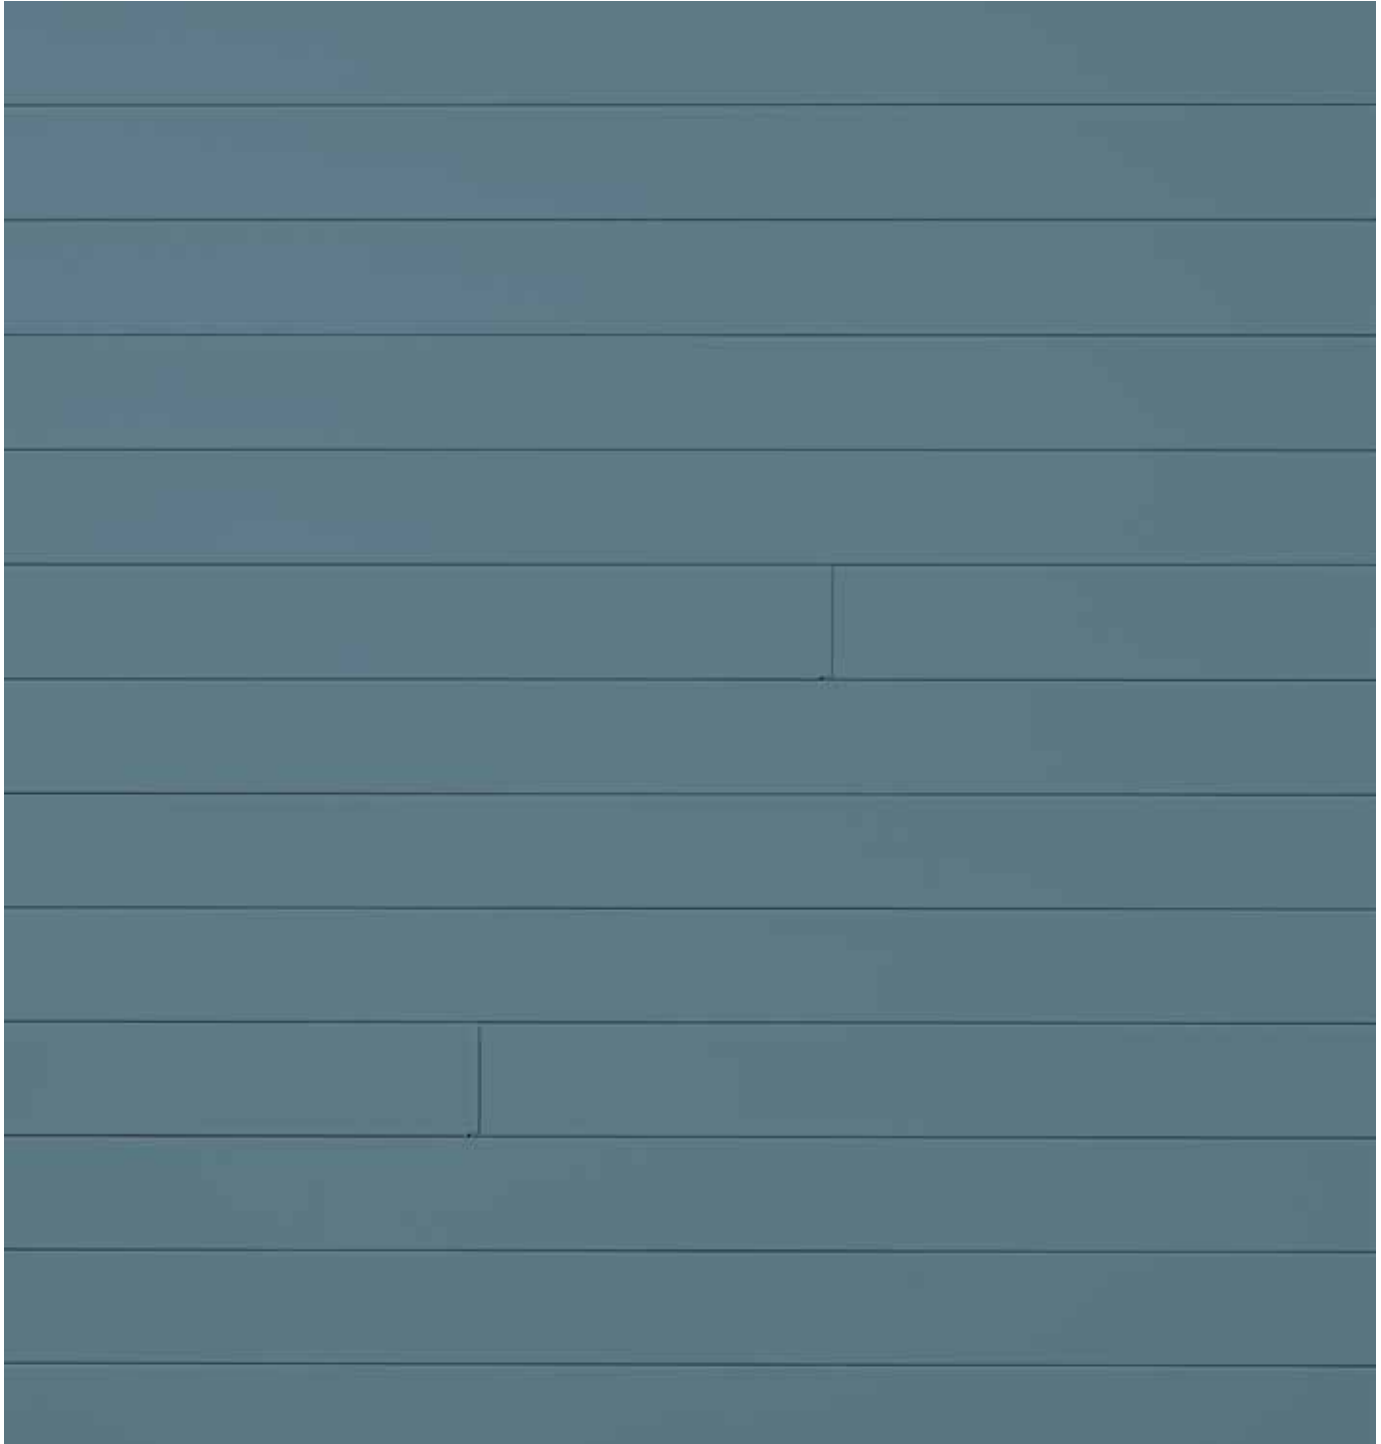

467 Evening Shade [EVES]

Profile: 5" Plank

Panel Length: 12 ft

Material: Steel

Paint Finish: Kynar Solid Matte Finish

Application: Vertical, Horizontal or Porch Ceiling