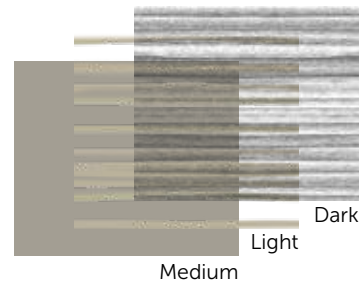

### Patented HD3 Woodgrain Colors

A patented, high definition, tri-color paint application that captures light, medium and dark woodgrain details, creating a multidimensional and naturally accurate look that’s engineered to maintain its color for a lifetime.