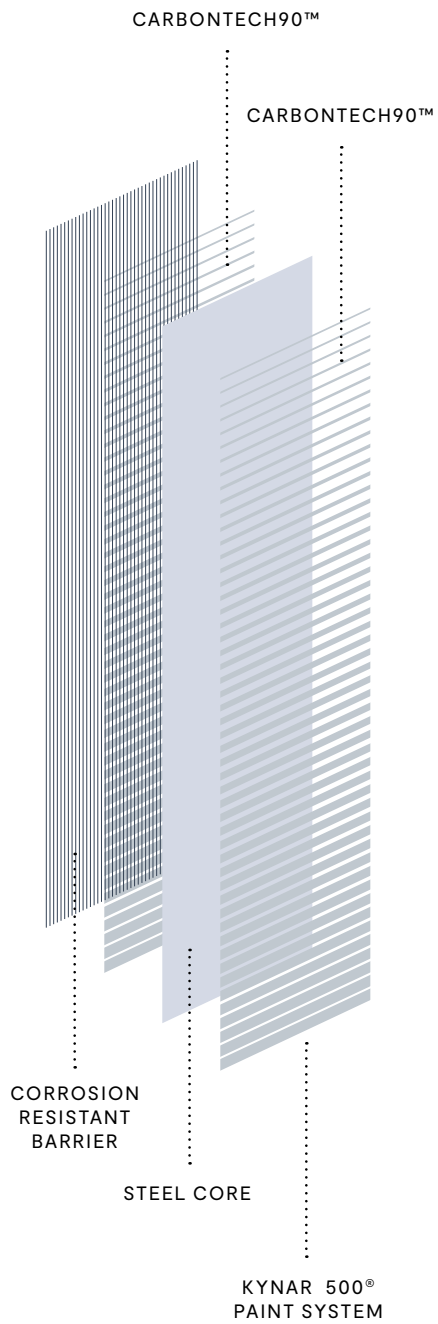

V E S T A<sup>®</sup>  
S T E E L S I D I N G

“THIS MODERN STEEL ADAPTATION  
OF TRADITIONAL WOOD SHIPLAP HAS A PERMANENCE  
WE COULDN'T FIND WITH OTHER PRODUCTS.”

-FAMILY HANDYMAN MAGAZINE

### **Extreme Weatherability**

Vesta Steel Siding was engineered to provide triple-threat weather defense. Long and narrow stacking seams form a flat, weather-resistant surface. Built-in breathing ducts promote air circulation between joint seams and behind the building surface.

## ANTICORROSIVE CARBONTECH90™ ZINC BARRIER

Every square inch of Vesta Steel Siding is protected by CarbonTech90, a galvanization process that applies an anticorrosive zinc barrier to an already-popular siding alternative that's been around for almost 100 years.